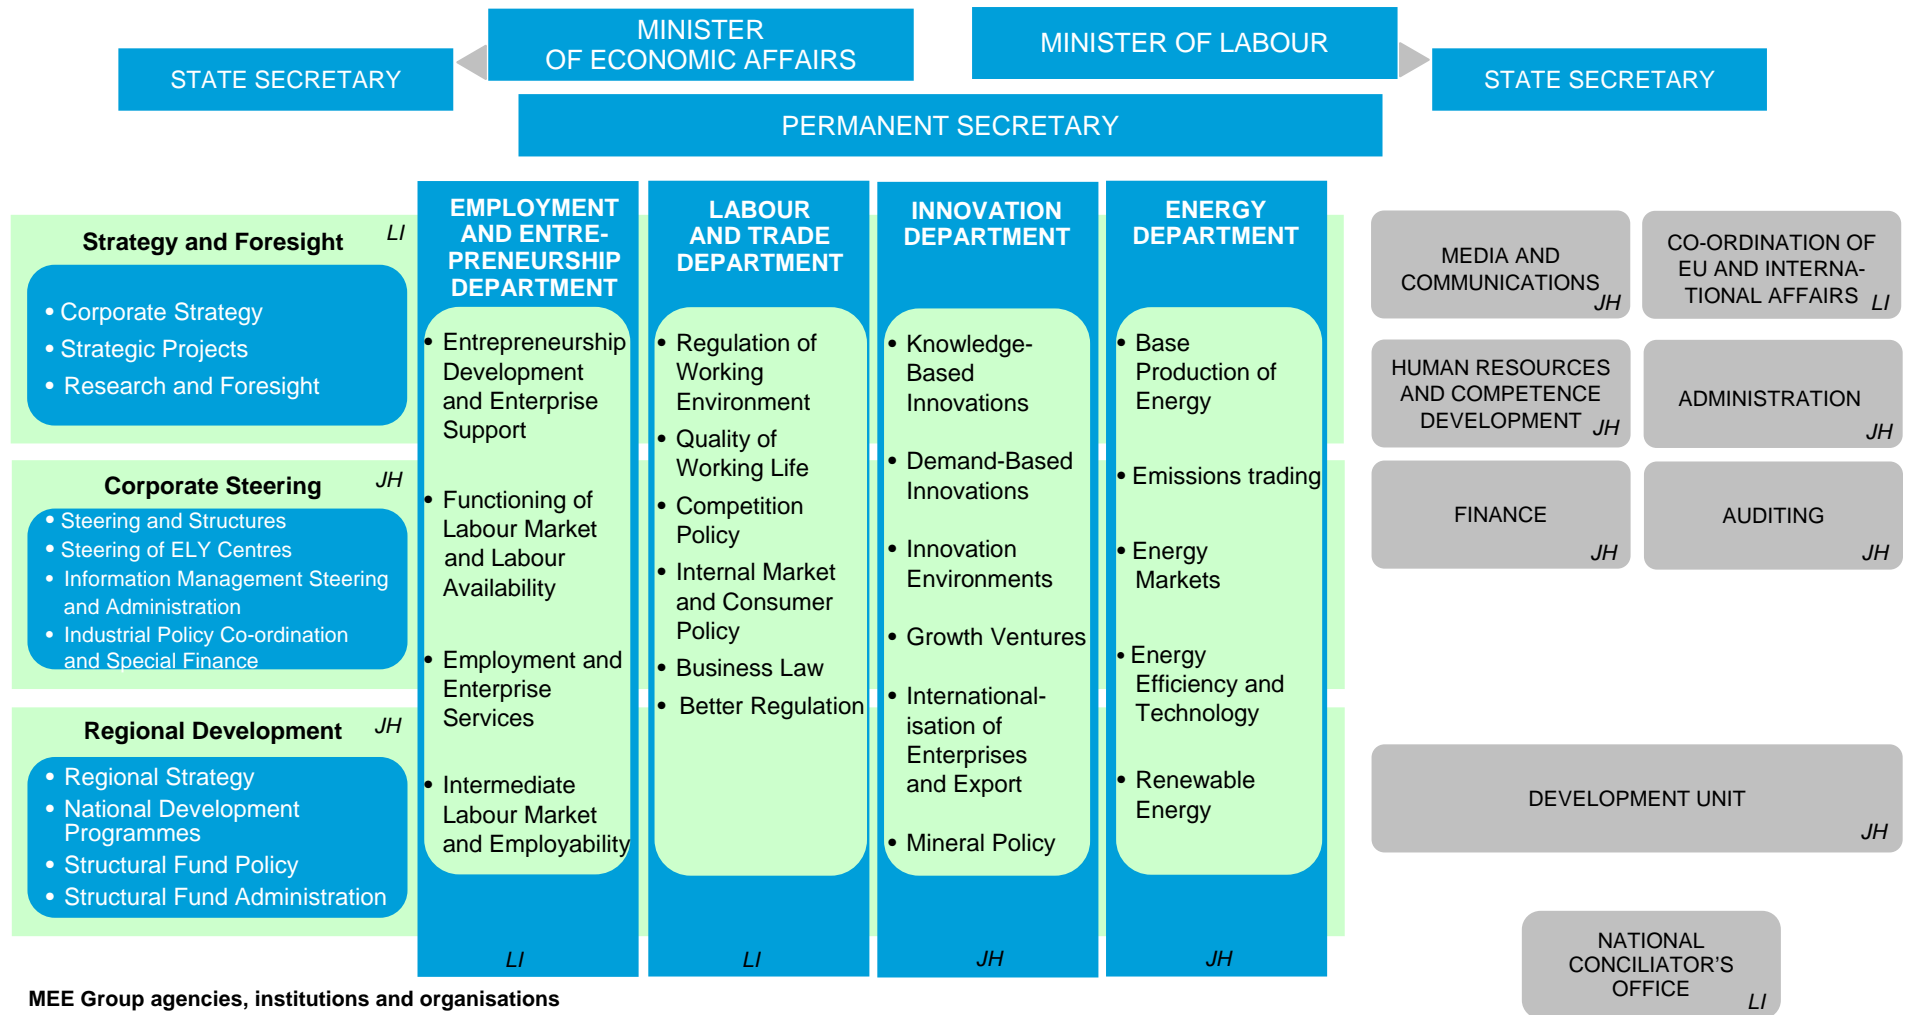

The Ministry of Employment and the Economy – Organisation

MEE Group agencies, institutions and organisations

- | | | | |
|--|---|--|--|
| <ul style="list-style-type: none"> Energy Market Authority Finnvera Plc Finpro GTK National Emergency Supply Agency | <ul style="list-style-type: none"> Invest in Finland Finnish Competition Authority National Consumer Research Centre Consumer Agency Finnish Tourist Board MEK | <ul style="list-style-type: none"> MIKES NBPR Tekes ELY Centres Finnish Industry Investment Ltd | <ul style="list-style-type: none"> TUKES Employment and Economic Development Offices VTT State Nuclear Waste Management Fund Others |
|--|---|--|--|

JH = Minister of Economic Affairs, Jyri Häkämies
LI = Minister of Labour, Lauri Ihalainen